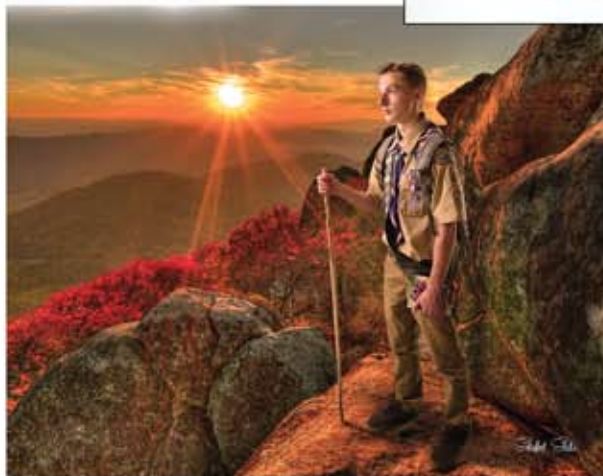

*Simply request one and we'll design it!
The service is free.*

*Eagle Scout photographed on "Green Screen";
Backdrop added in post production.*