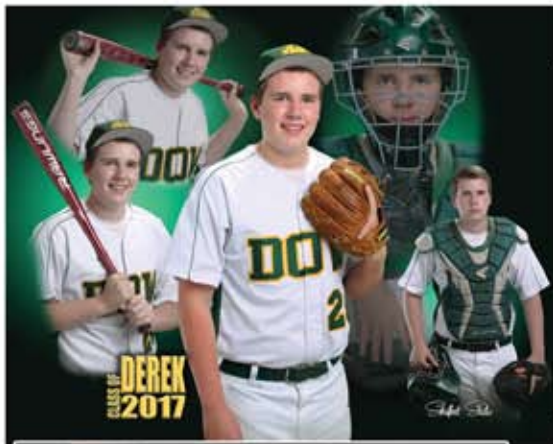

Schaffert Studio

Professional Portraiture, Reasonably Priced.

3444 N. Meridian Rd.
Sanford, Michigan 48657
(989) 687-6884
email: nanlee@aol.com

Visit us online at: www.SchaffertStudio.com

Composite Design Services 2017-2018

Tell your story with a professionally designed photo composite, and the service is no extra charge!
Just let us know you're interested and we'll provide the layout as part of your gallery.
No minimum purchase required. As always with Schaffert Studio, you may purchase any quantity of any pose at any time...